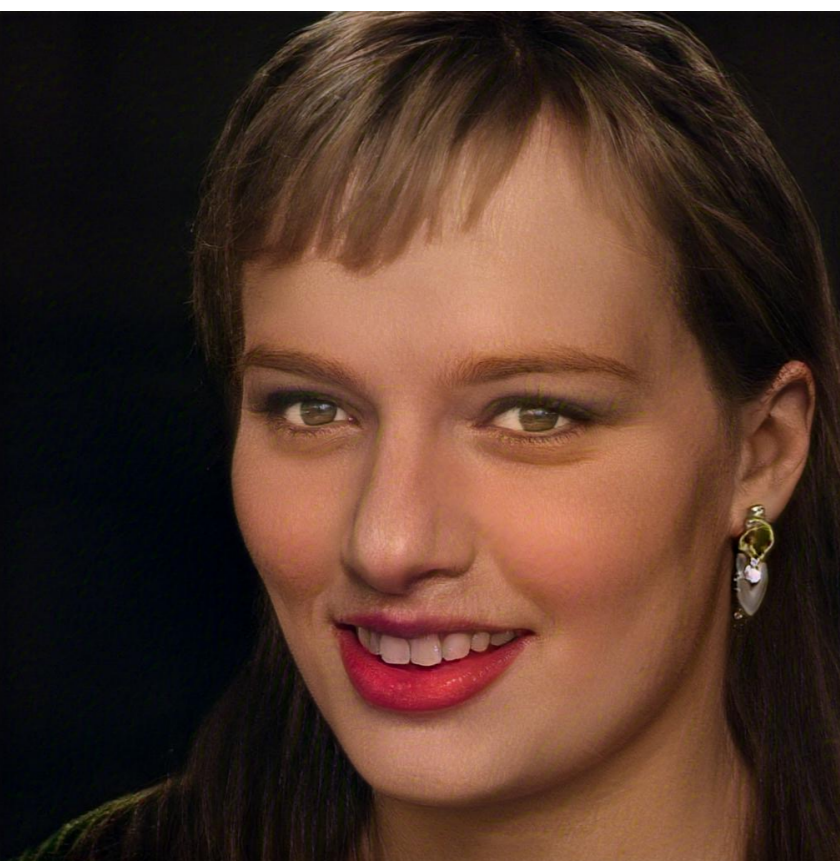

Original

Ours w/ Global CLIP Loss

Ours w/o Perceptual Losses

Ours w/o Cycle Pass

Ours w/o CLIPAdapter

Ours w/o CLIPRemapper

Ours

This man has gray hair.

This person has big nose, bangs, and straight hair. She is smiling. She wears lipstick, and earrings.